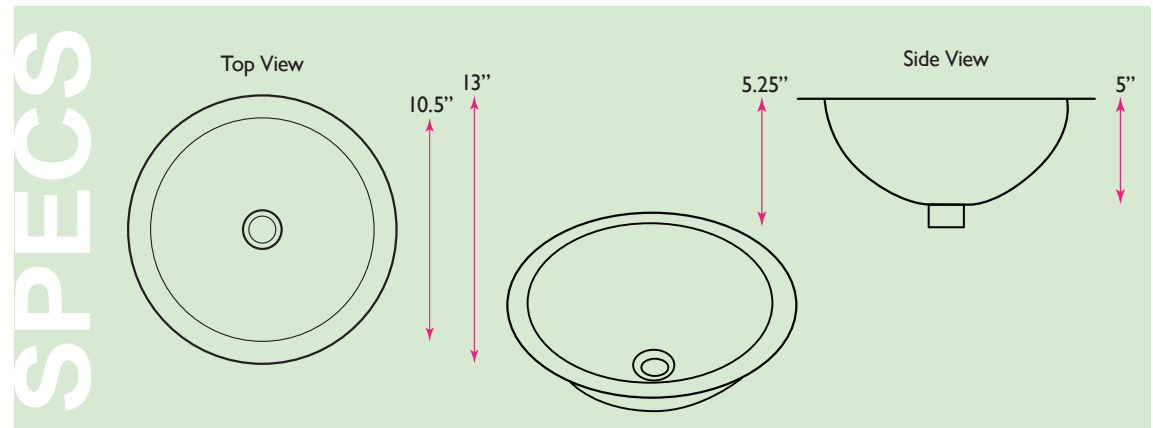

Brightwork Collection

Premium 18 Gauge Hammered Stainless Steel Bar/Prep Sink

Nantucket

S I N K S

model:
ROS

www.NantucketSinksUSA.com
info@nantucketsinksusa.com

OVERALL DIMENSIONS	INTERIOR BOWL	EXTERIOR HEIGHT	INTERIOR BOWL DEPTH	DRAIN OPENING
13" Diameter	10.5" Diameter	5.25"	5"	2.5" Opening